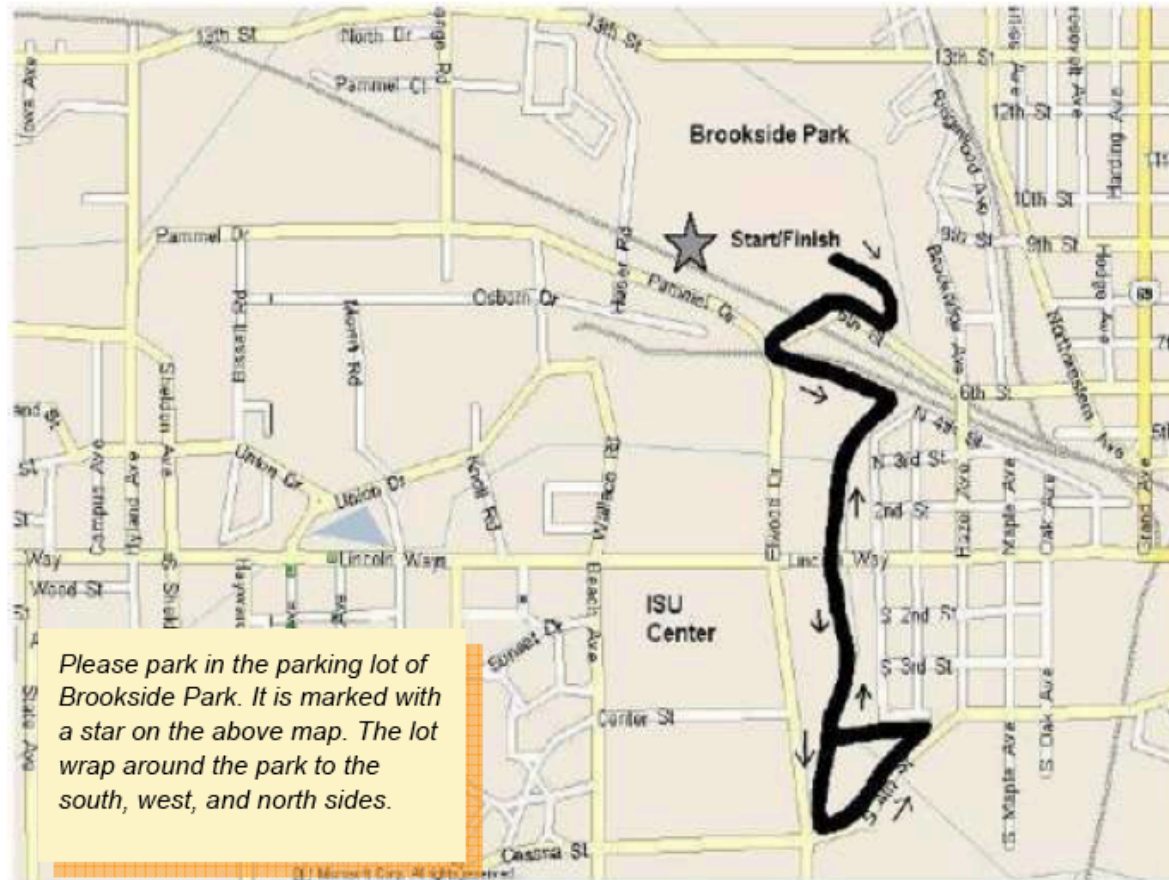

Signature of Participant

Signature of Guardian if under 18

Please return this form, fee (made out to Tau Beta Pi), and waiver (located on website) to:

Tau Beta Pi
110 Marston
Ames, IA 50011

Directions: To reach Brookside Park from outside of Ames area, take I-35 exit 111 (Highway 30 West). Follow Hwy 30 until the third exit (Elwood Ave.) Take Elwood north past Lincoln way and turn right at the stoplight on 6th St. (the 5th stop light). Pass under the train bridge. The entrance to Brookside Park is on the left. Park and walk to the starting area in the southeast parking lot.