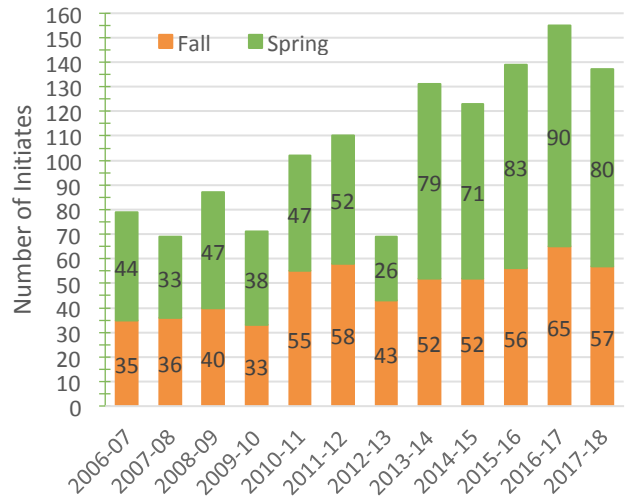

Iowa-Alpha Initiation Classes